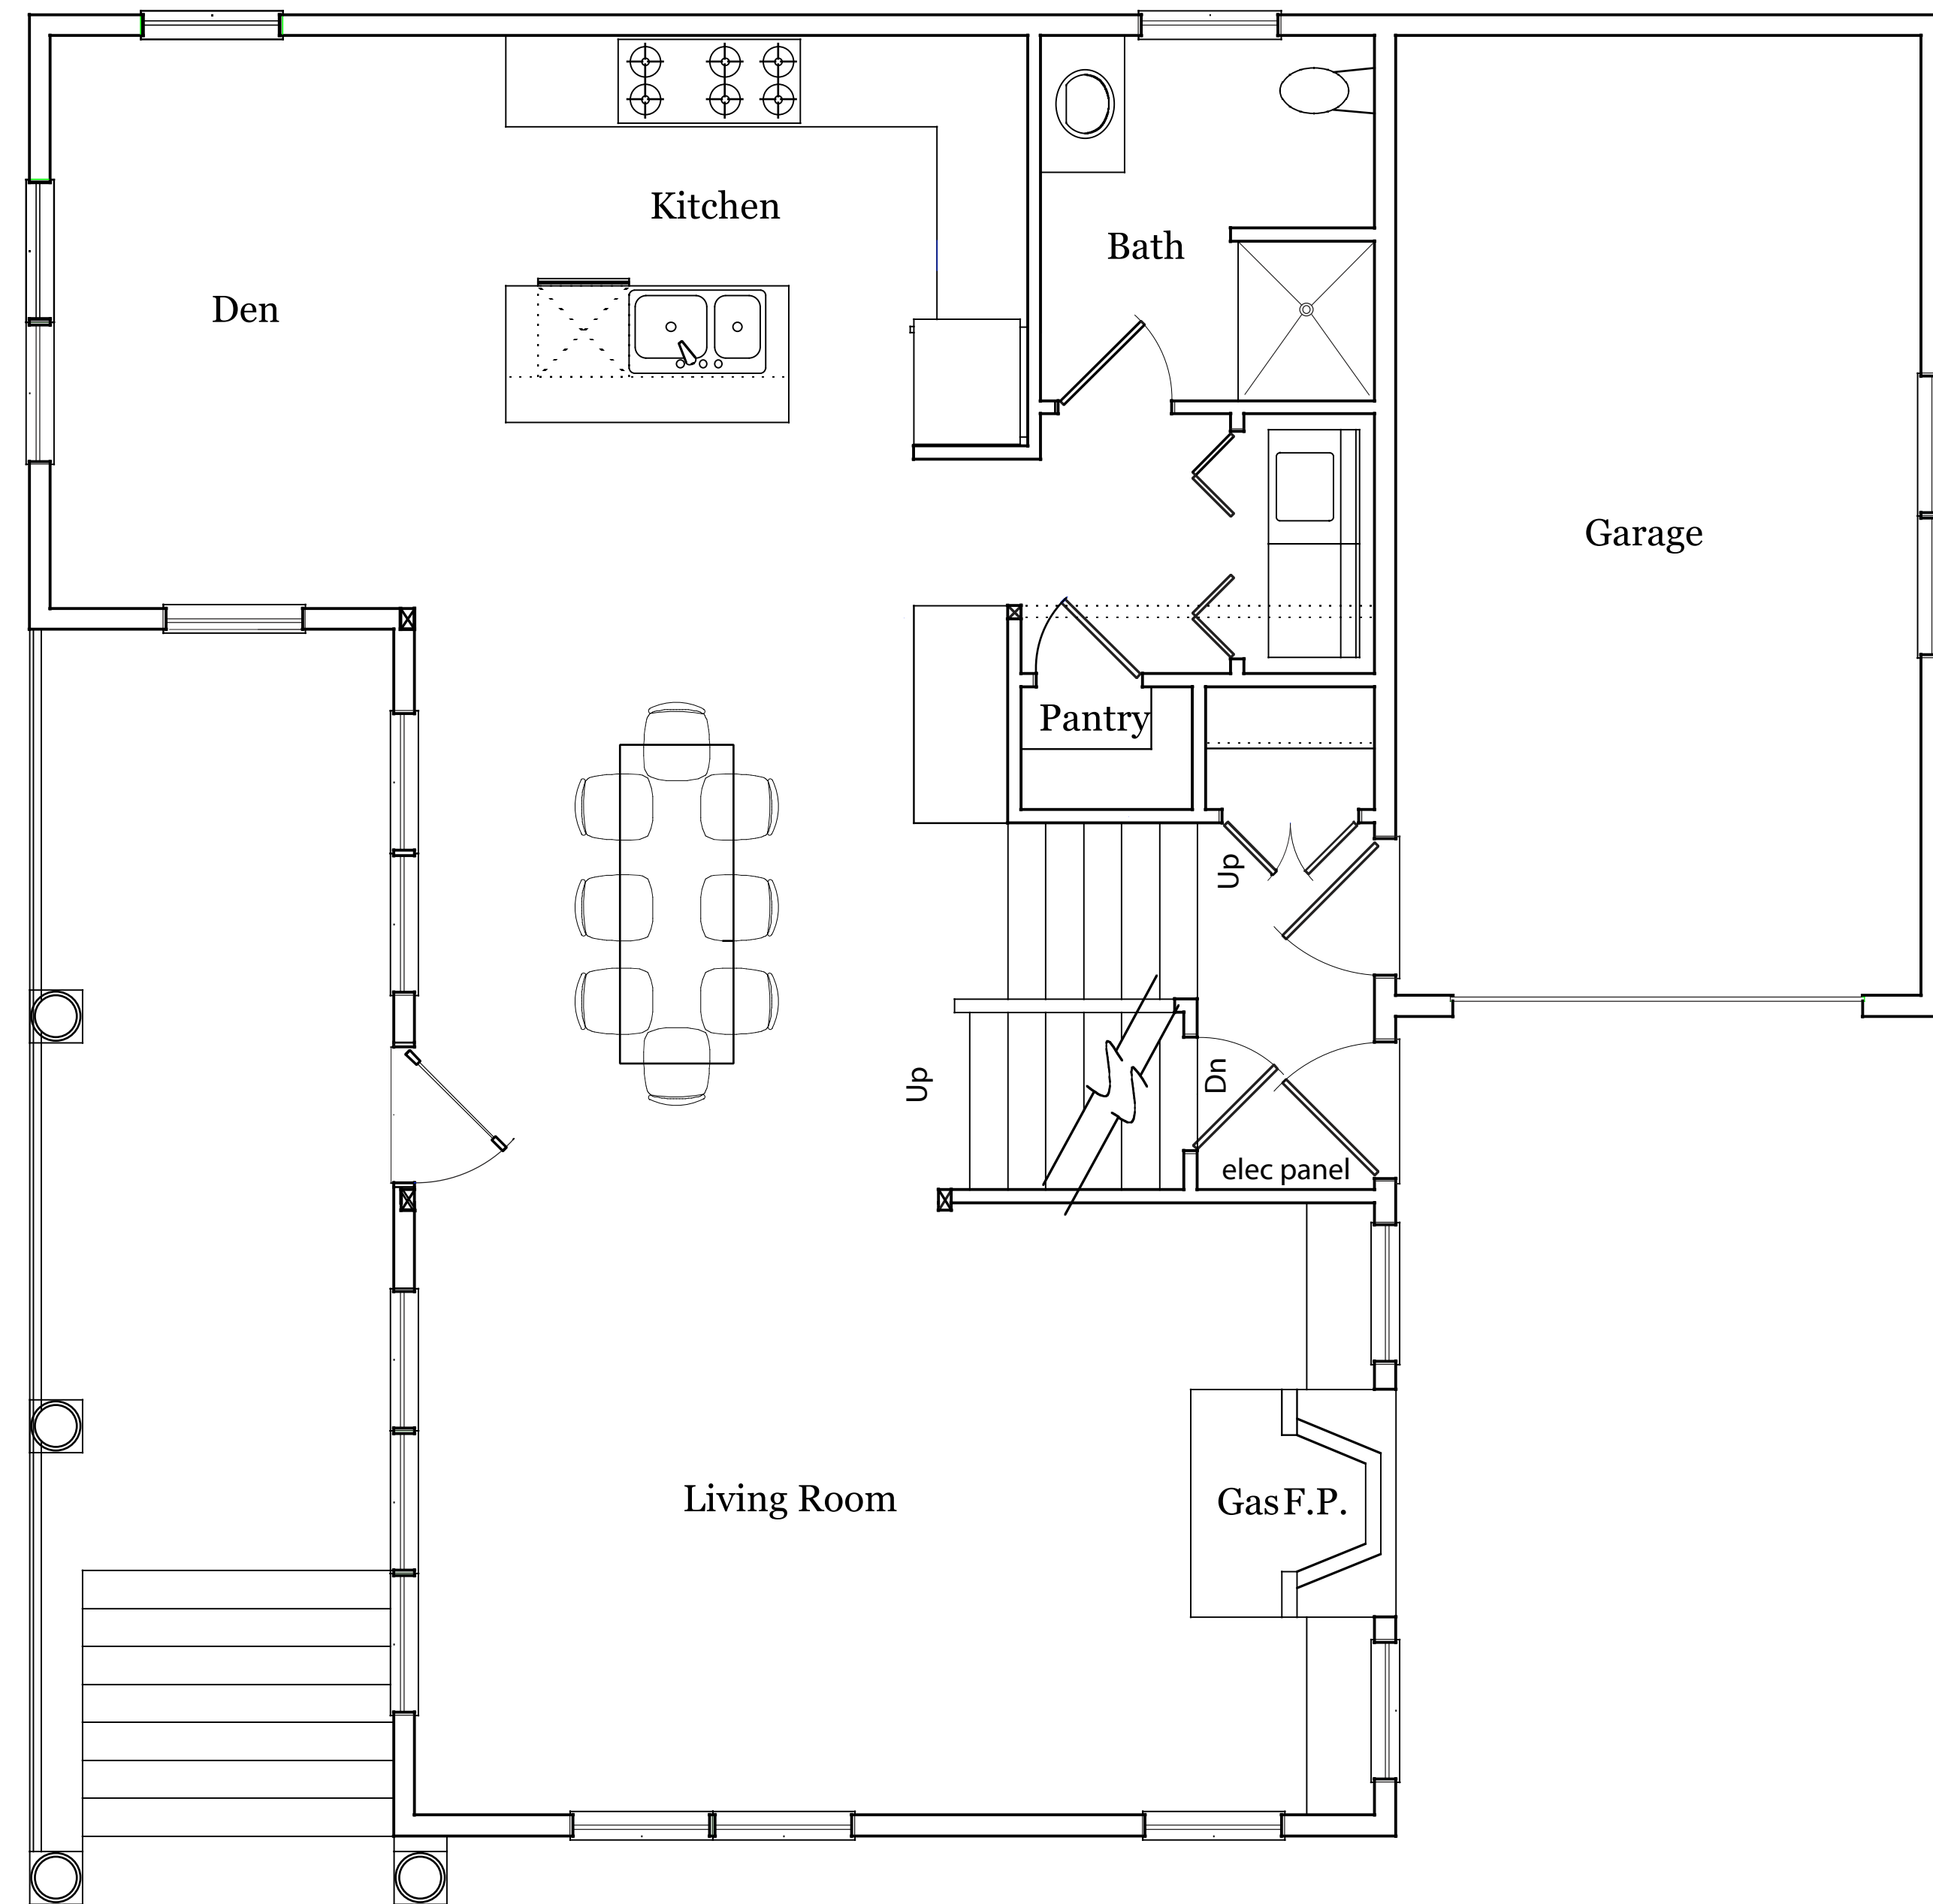

★ MOTHER'S BEACH COTTAGE

East (Street) Elevation

South (Cove) Elevation

North (Golf Course) Elevation

West Elevation

★ MOTHER'S BEACH COTTAGE

First Floor Plan
Scale: 1/4" = 1'-0"

Second Floor Plan
Scale: 1/4" = 1'-0"