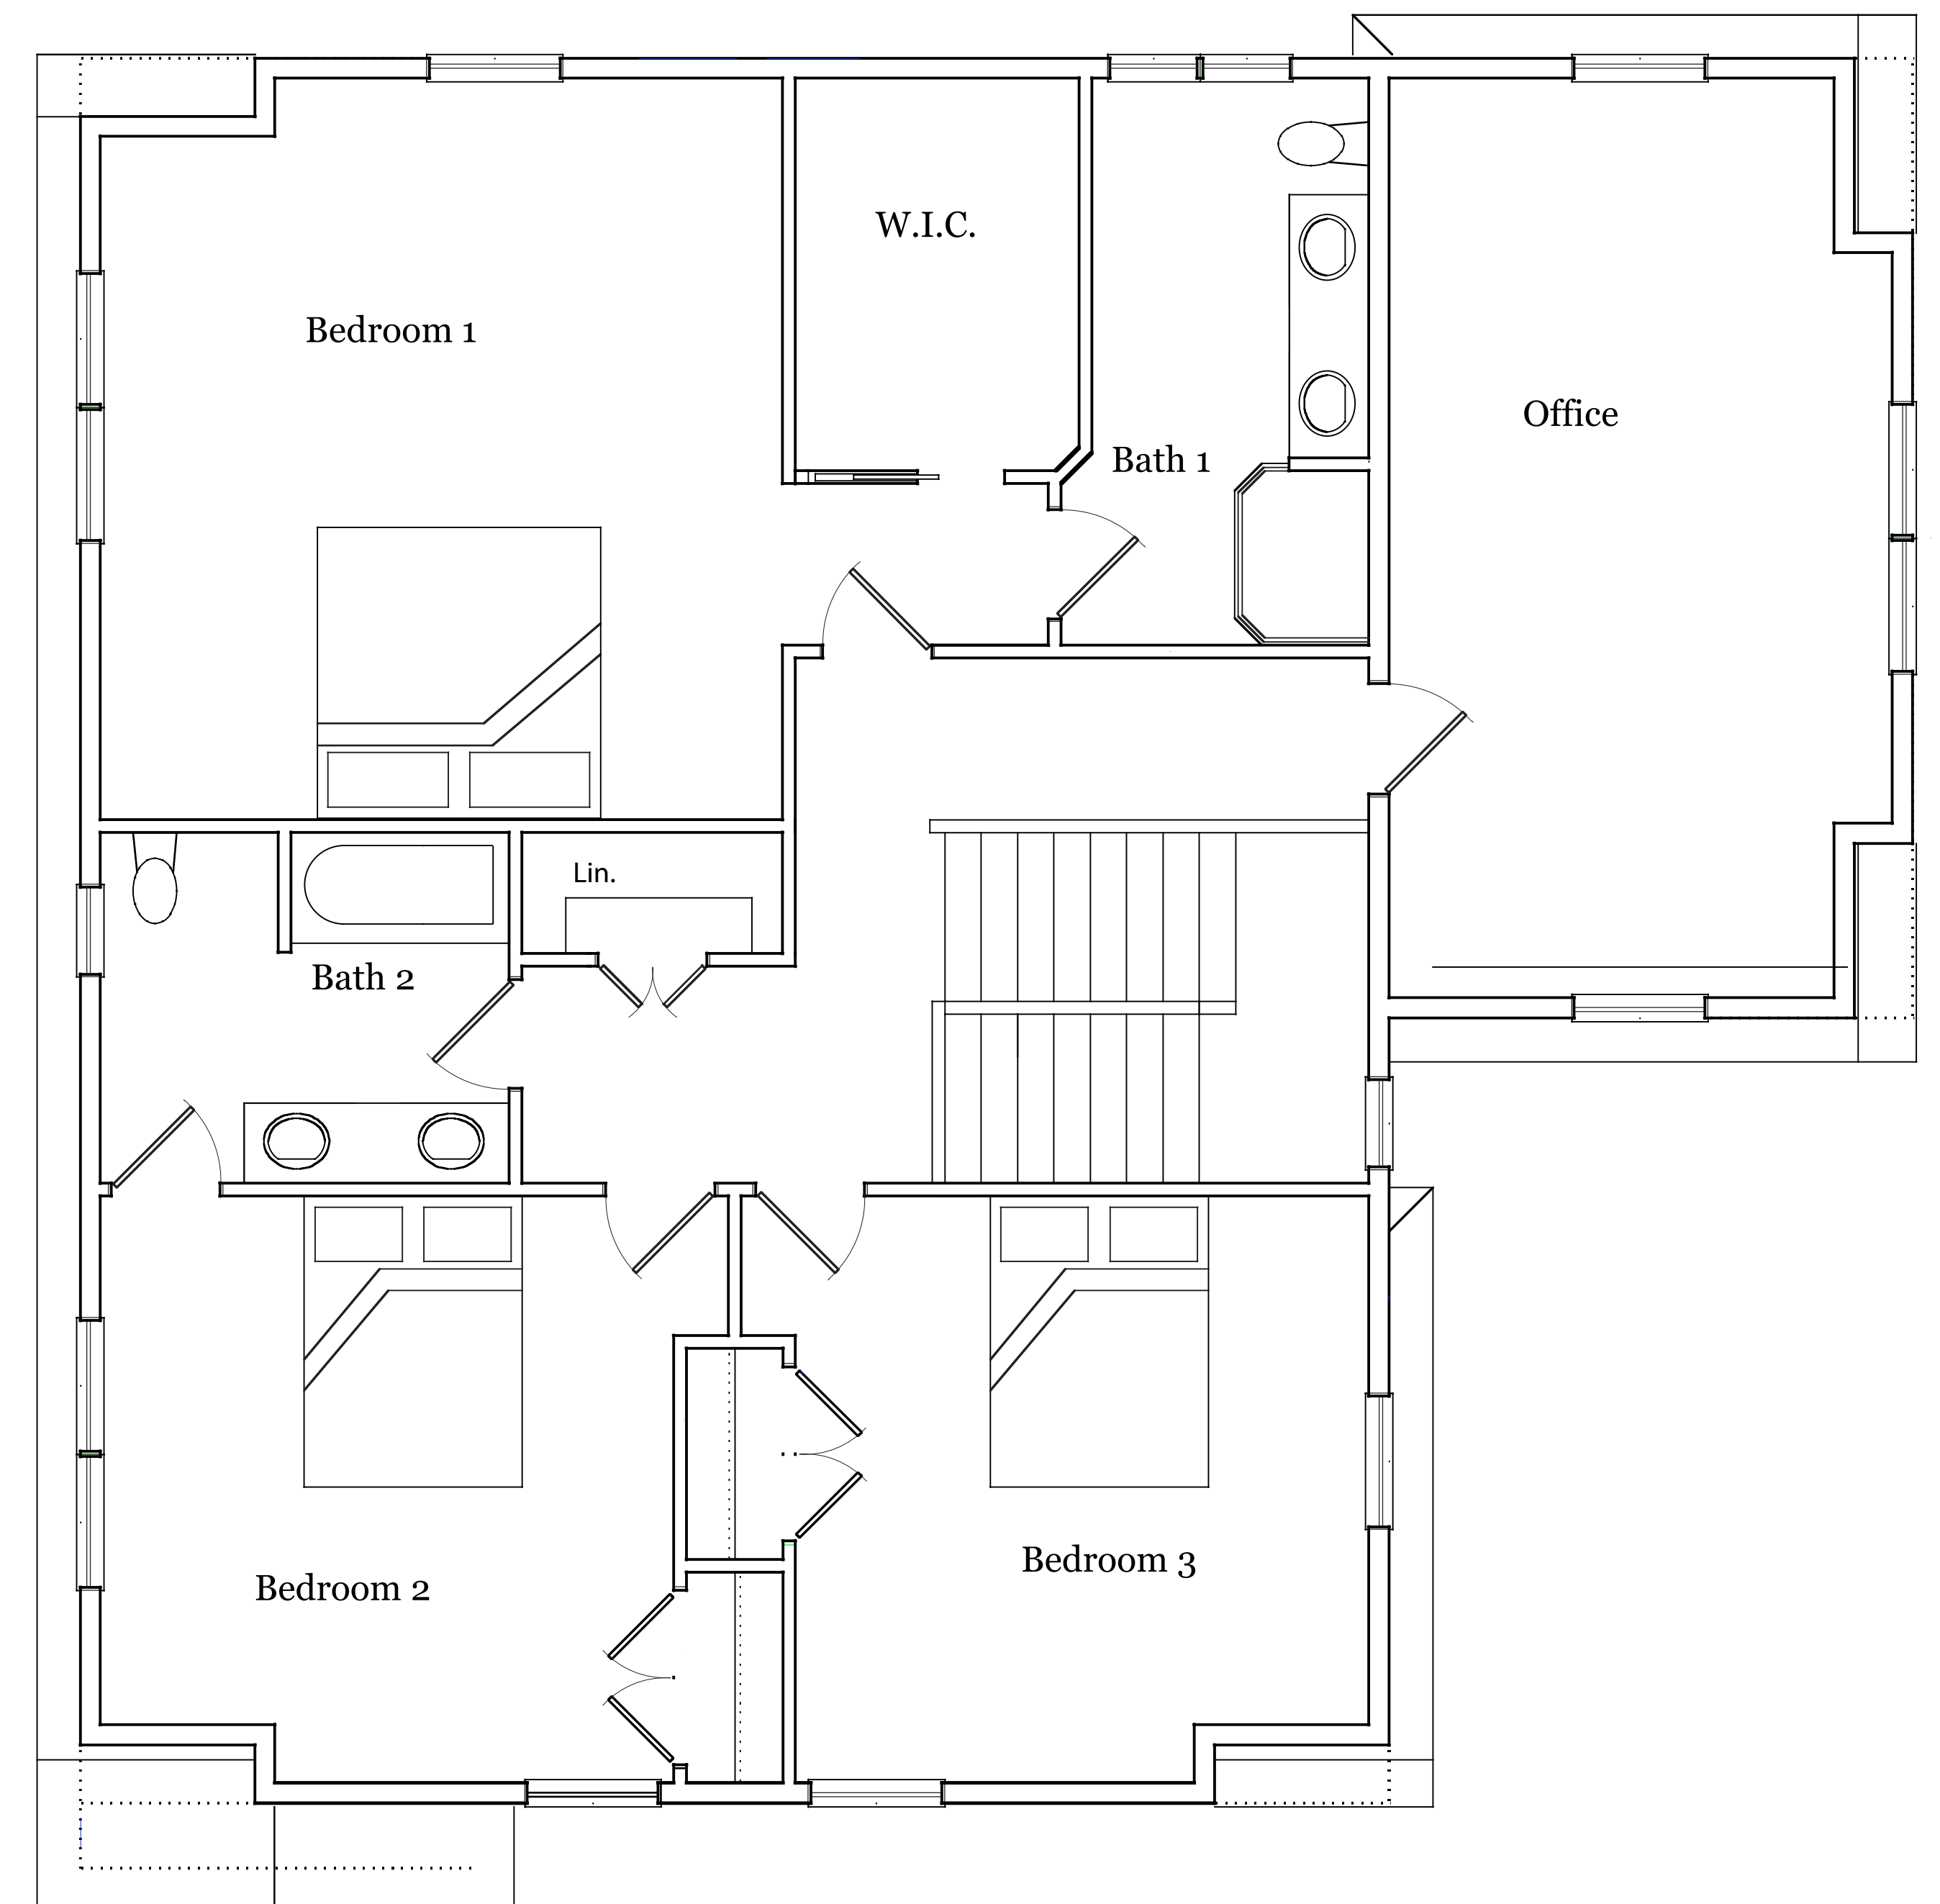

★ MOTHER'S BEACH COTTAGE

East (Street) Elevation

South (Cove) Elevation

North (Golf Course) Elevation

West Elevation

★ MOTHER'S BEACH COTTAGE

First Floor Plan
Scale: 1/4" = 1'-0"

Second Floor Plan
Scale: 1/4" = 1'-0"